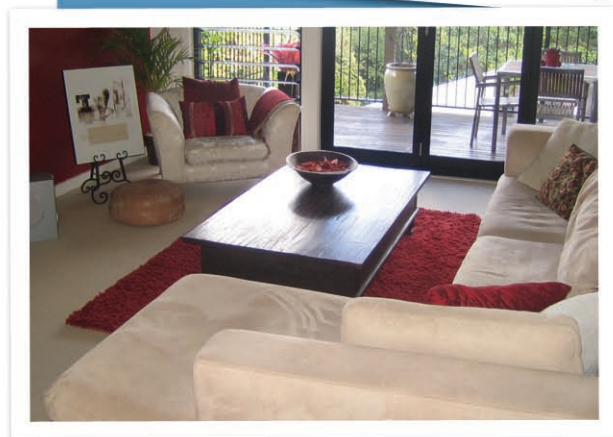

The lounge received a new bright red feature wall which replaced the old mustard wall. Shaynna chose this colour, as the mustard would look very dated when contrasting with Charlie's aubergine feature wall near the pool. The whole look was tied together with red accessories and some selected pieces of rental furniture.

The old sunroom was a mis-match of furniture. Shaynna gave the space a distinct function as a reading room with new Laura Ashley pale blue fabric blinds, some rental furniture and some loan furniture.

Erana's bedroom felt like two different rooms. The end where the bed was placed was stylish and lovely, but the hanging clothes rail and lack of storage at the other end of the room was turning buyers off. Our team purchased some mirrored wardrobes from Ikea and added some beautiful mirrored bed side tables and a dressing table from LAURA ASHLEY. The other bedrooms were de-cluttered and styled with new bedding and curtains.

The music room would normally be presented as a 4th bedroom, but Erana needed the space to work so this wasn't an option. The whole room was given a new paint job, removing the hot pink feature wall. New furniture and a general de-clutter helps buyers at least see the size and potential of the room.

selling houses australia